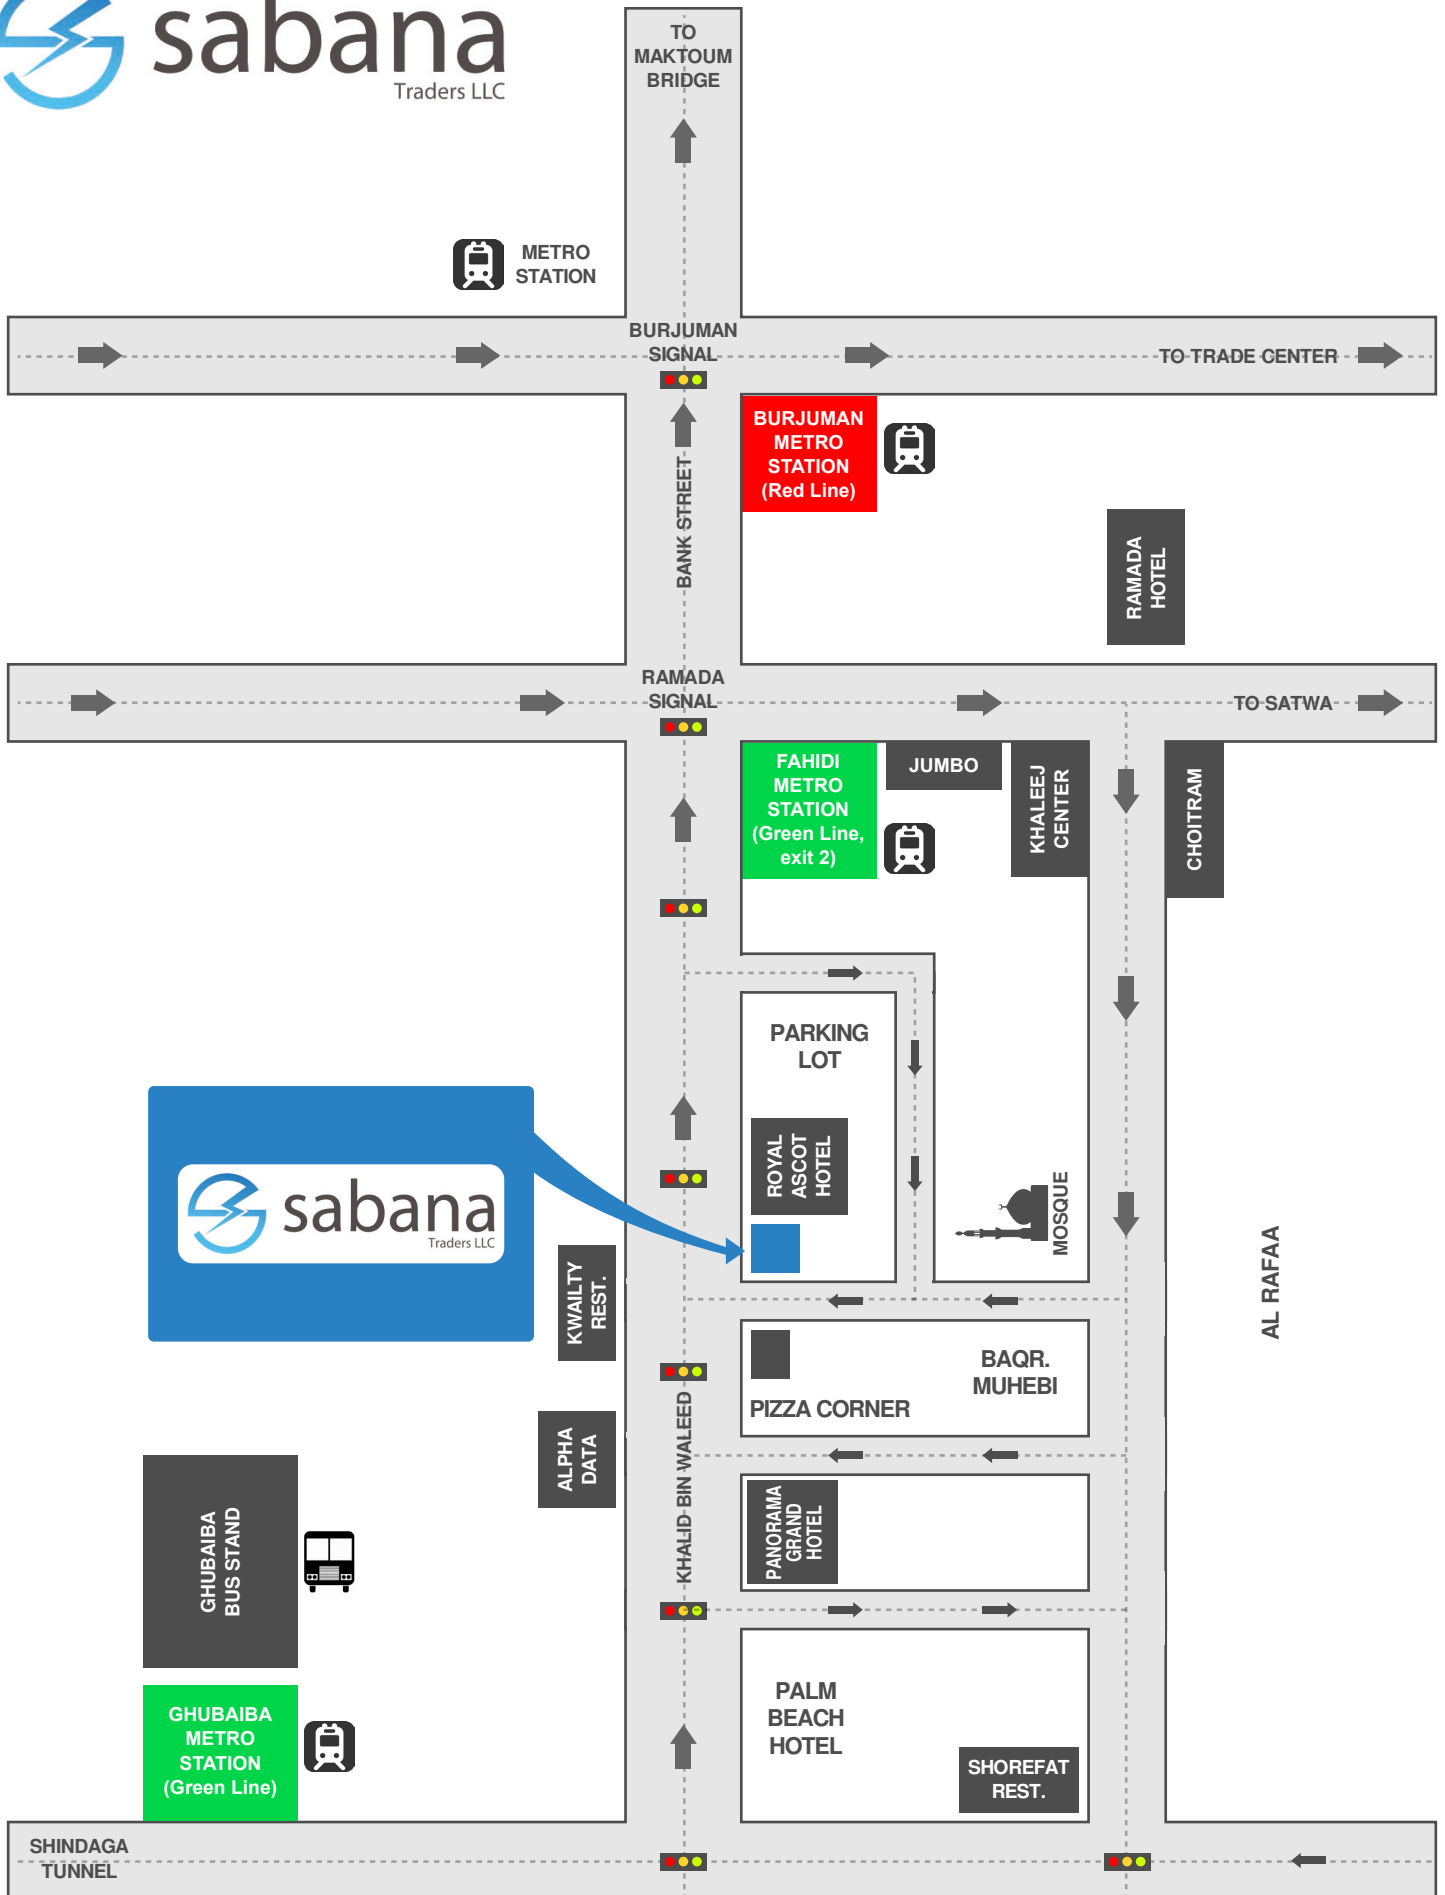

# LOCATION MAP

302, Al Jahra Building, Khalid Bin Waleed Street, Bur Dubai, Dubai, UAE  
 info@sabanatraders | www.sabanatraders.com